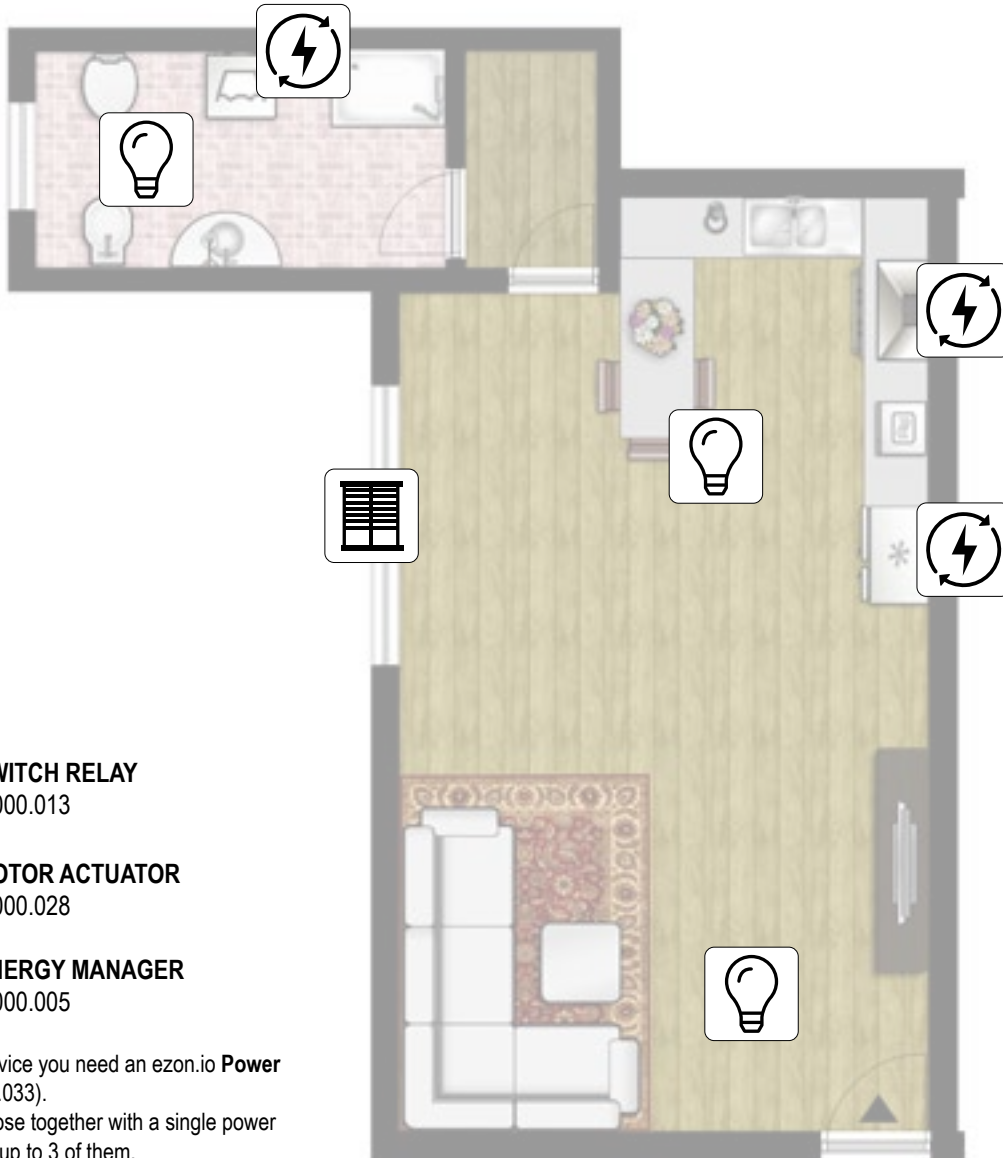

BASIC KIT 01

3 x  **SWITCH RELAY**
9.000.013

1 x  **MOTOR ACTUATOR**
9.000.028

3 x  **ENERGY MANAGER**
9.000.005

For each ezon.io device you need an ezon.io **Power supply** (code 9.000.033).

If the devices are close together with a single power supply I can control up to 3 of them.