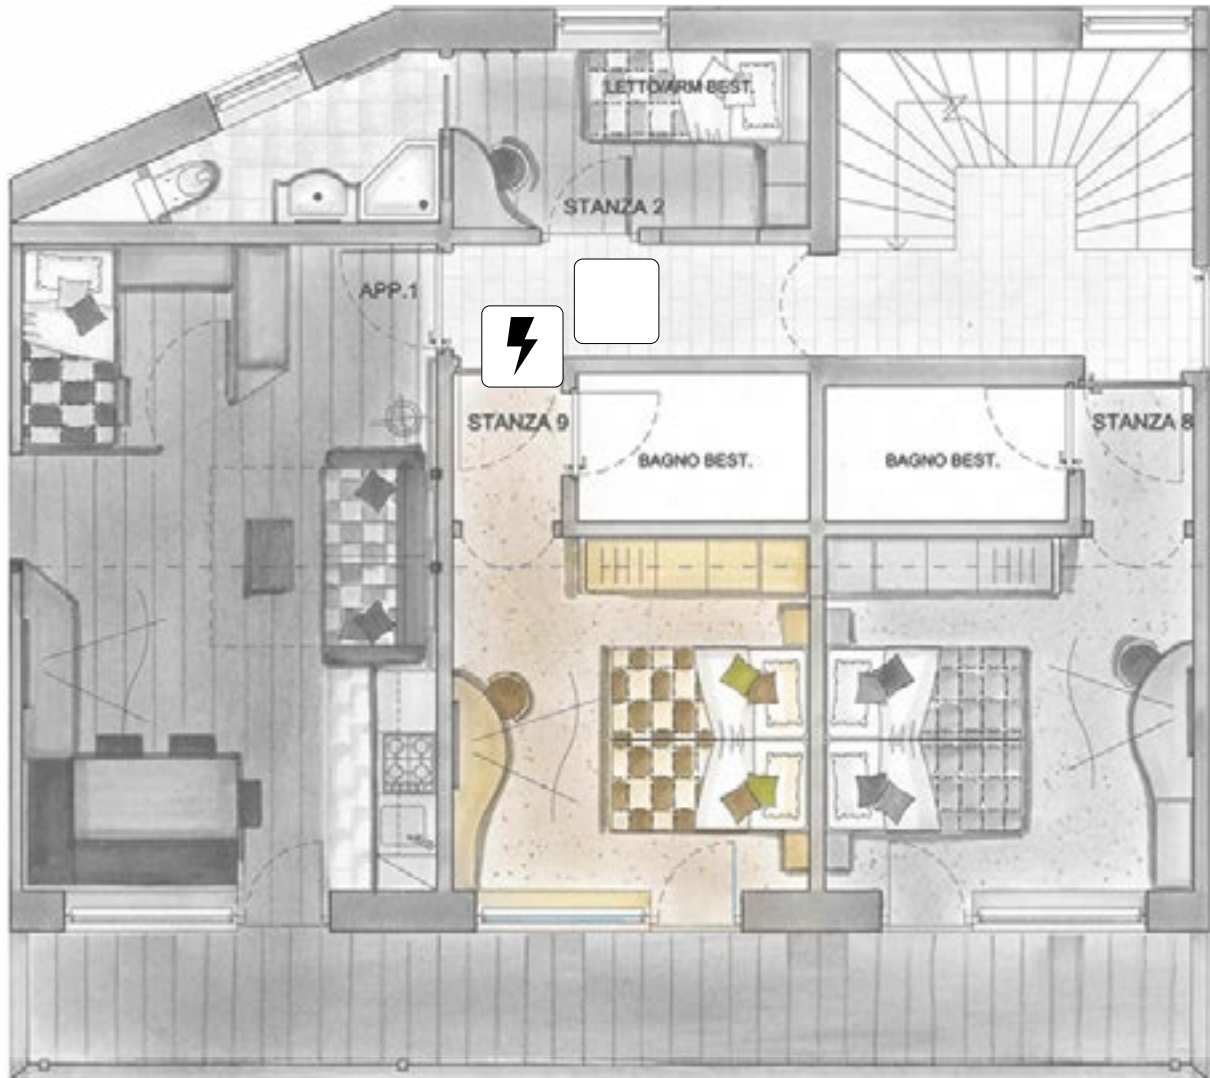

ACCOMMODATION KIT 01

The Kit allows you to completely disconnect the power and if you have an ezon.io hub, you can do it wherever you are.

1 x  **SWITCH RELAY**
9.000.013

1 x  **POWER SUPPLY**
9.000.033

OPTIONAL