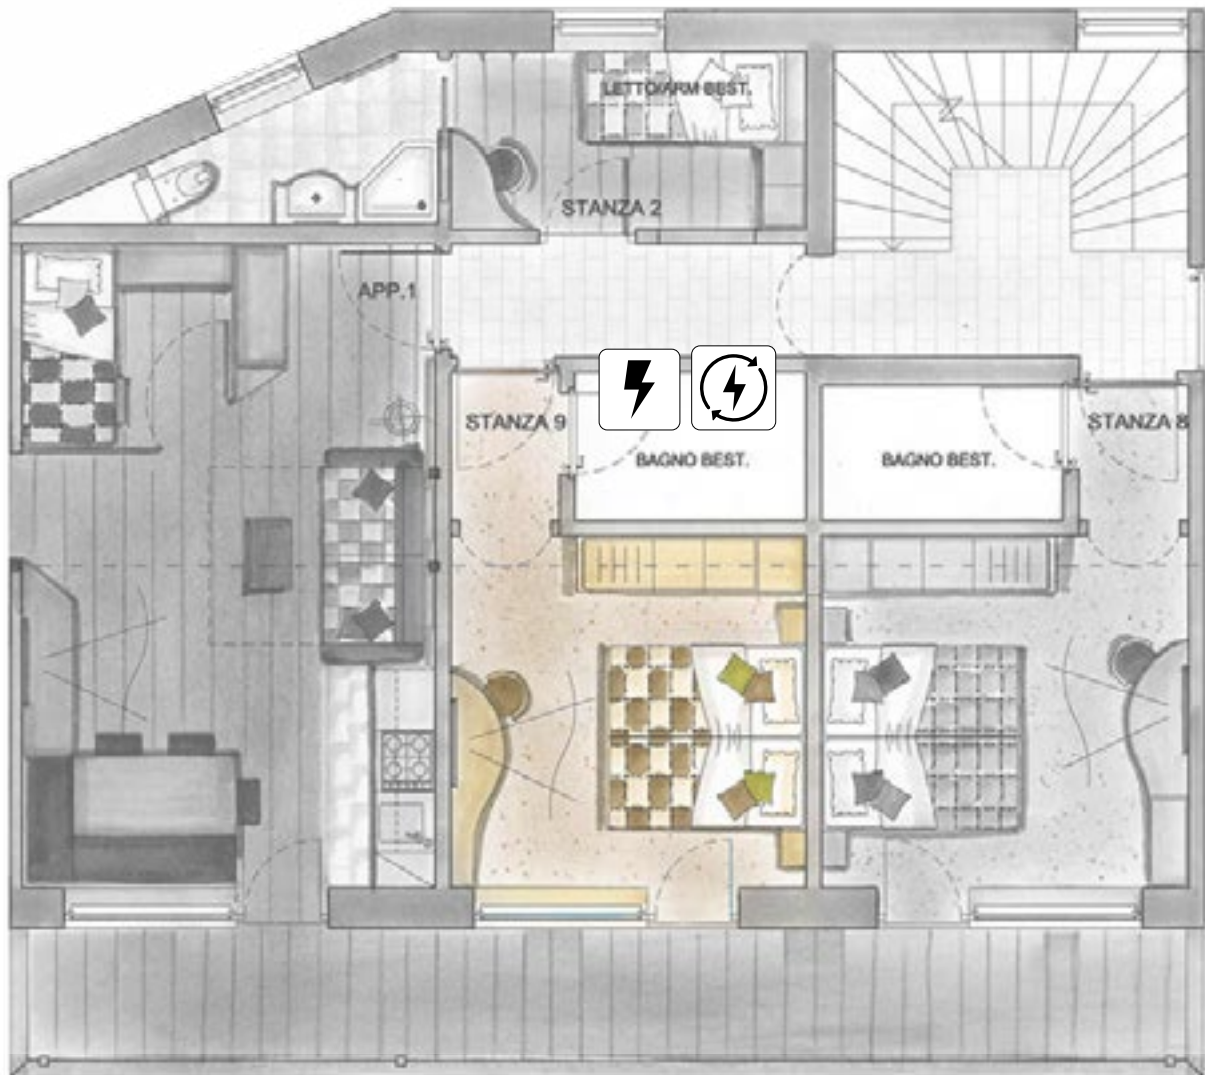

ACCOMMODATION KIT 02

The Kit allows you to monitor and control the energy consumption of the entire room and, if necessary, completely disconnect the power.

1 x  ENERGY MANAGER
9.000.005

1 x  POWER SUPPLY
9.000.033