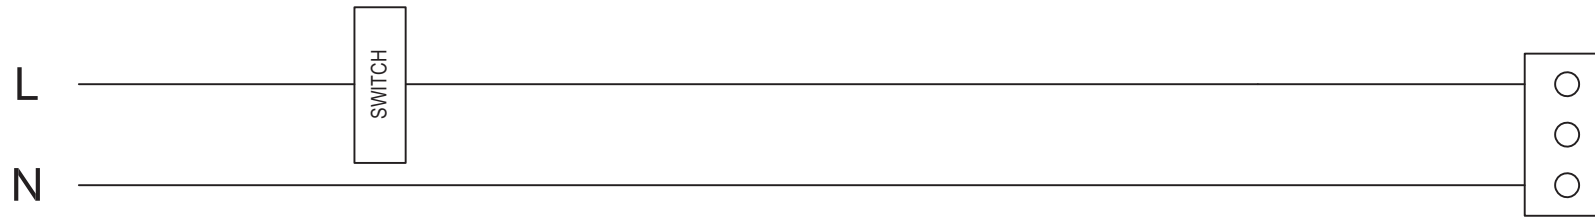

Example of non-home automation controlled socket

Example of socket controlled with EZON.IO RELAY

EZ SMART
on HOME