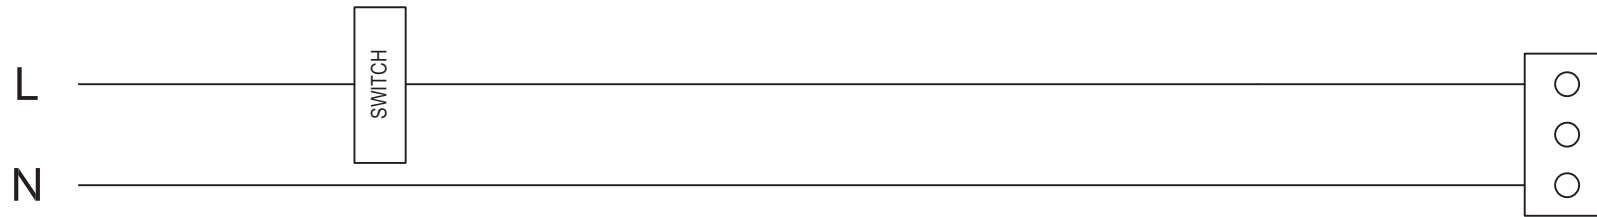

Example of non-home automation controlled socket

Example of socket controlled with EZON.IO SWITCH RELAY